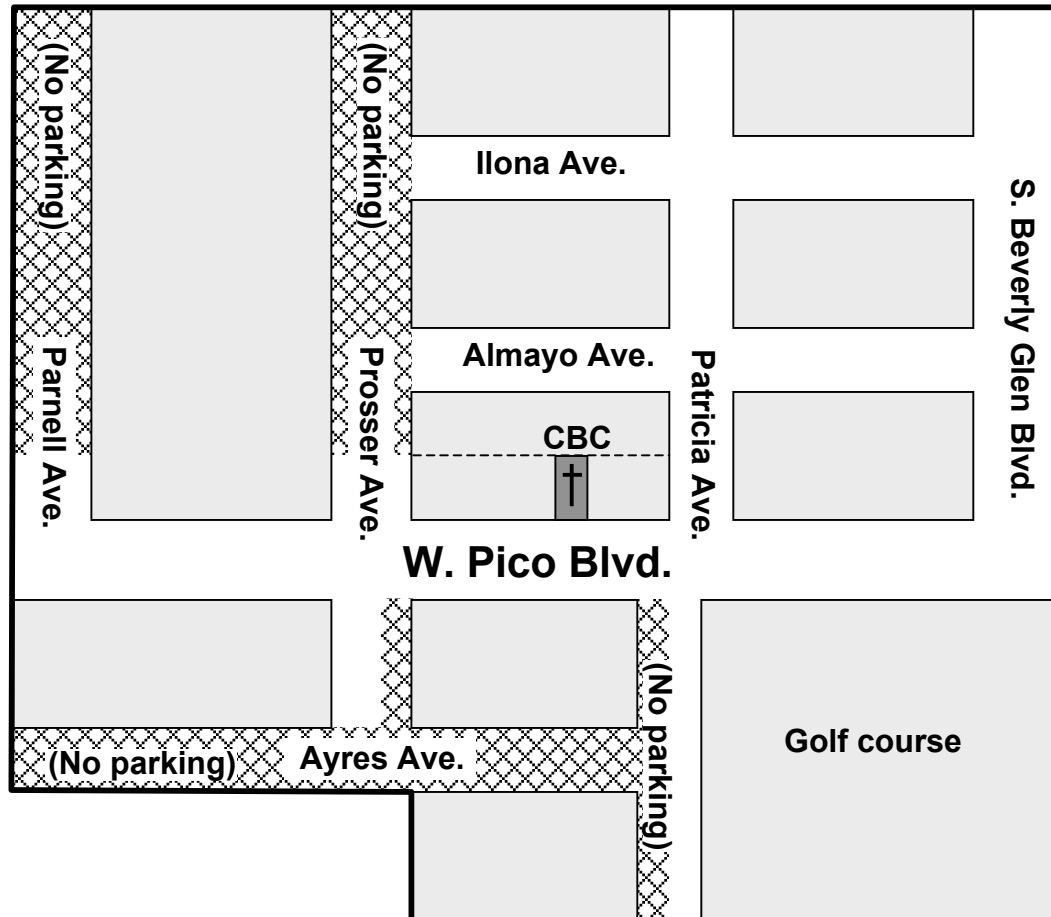

Chinese Bible Church Street Parking Guide

For Friday after 7pm, Saturday after 6pm, Sunday all day
Free, unlimited time parking on all streets shown except the  area

(When parked in the residential neighborhood, please keep noise to minimum)

CBC address: 10521 West Pico Blvd., Los Angeles, CA 90064 (310)234-1222